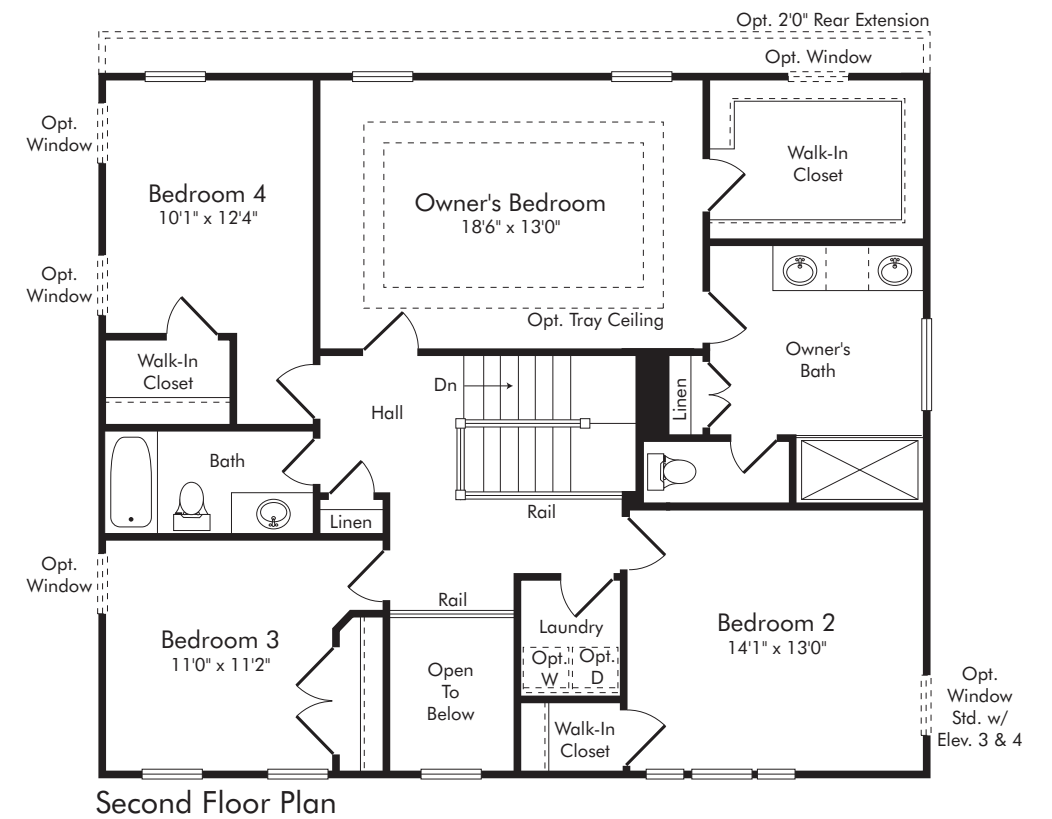

The Patuxent

4 Bedroom | 2.5 Baths | 2356 sq.ft.

Elev. 1: Showing Optional Stone

Elev. 3: Showing Optional Stone

The Patuxent

4 Bedroom | 2.5 Baths | 2356 sq.ft.

Elev. 2: Showing Optional Stone

Elev. 4: Showing Optional Stone

The Patuxent

4 Bedroom, 2.5 Baths, 2356 sq.ft.

www.BurkardHomes.com

Renderings and floor plans are an artist's conception and may vary in detail from plans and specifications. Some items shown are optional and may be indicated by dotted lines. Builder reserves the right to initiate changes without prior notice. For additional information, please contact sales agent, or Burkard Homes. All rights reserved. ©Burkard Homes 2020. (09-20)