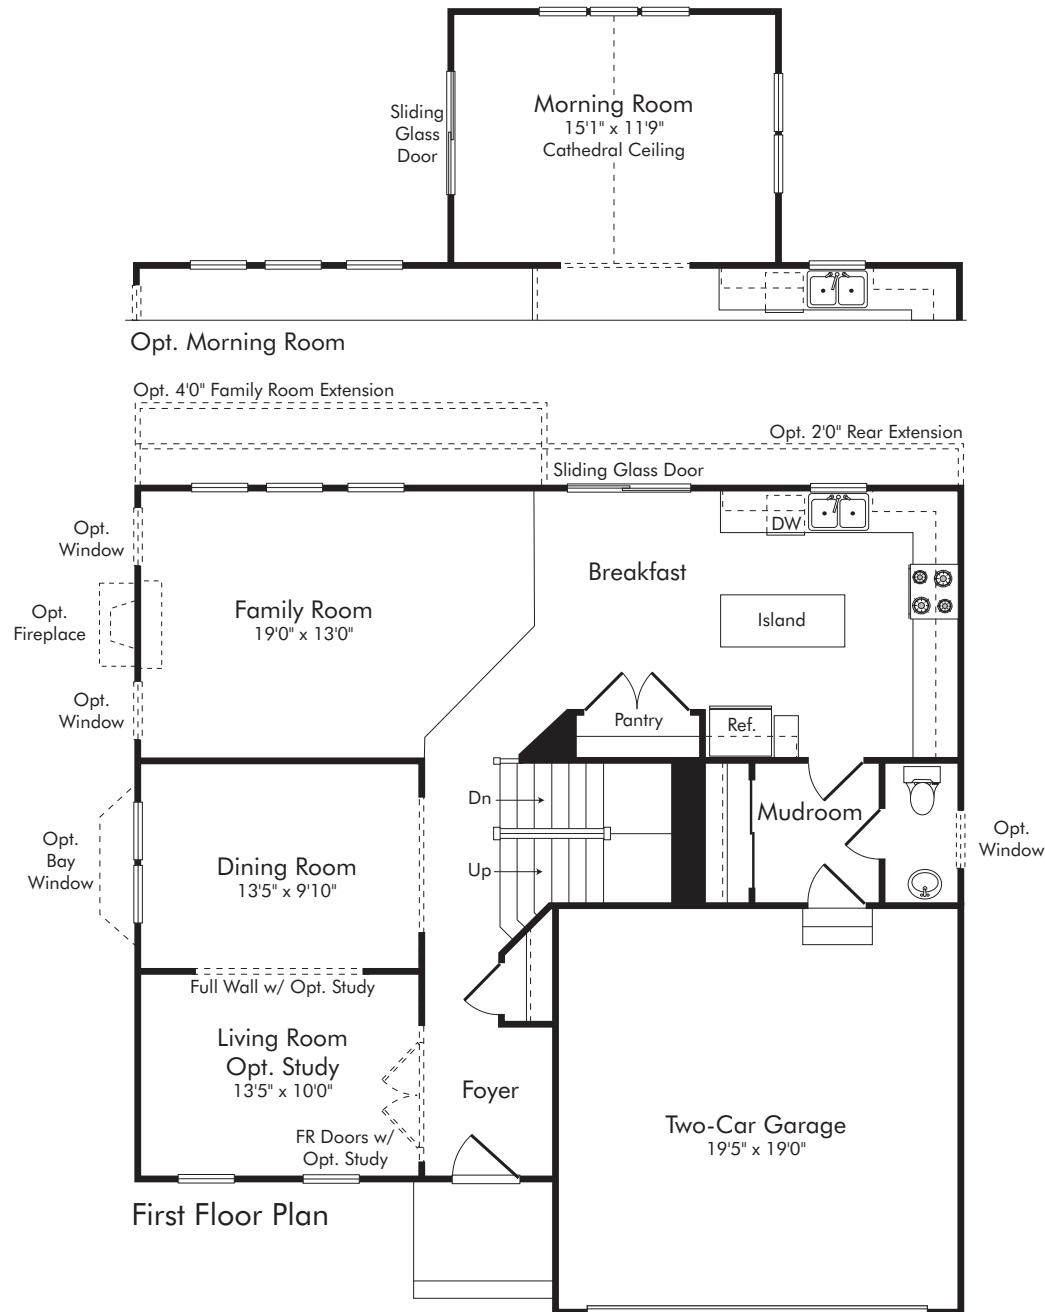

The Patuxent

4 Bedroom | 2.5 Baths | 2356 sq.ft.

Elev. 1: Showing Optional Stone

Elev. 3: Showing Optional Stone

The Patuxent

4 Bedroom | 2.5 Baths | 2356 sq.ft.

Elev. 2: Showing Optional Stone

Elev. 4: Showing Optional Stone

The Patuxent

4 Bedroom, 2.5 Baths, 2356 sq.ft.

www.BurkardHomes.com

Renderings and floor plans are an artist's conception and may vary in detail from plans and specifications. Some items shown are optional and may be indicated by dotted lines. Builder reserves the right to initiate changes without prior notice. For additional information, please contact sales agent, or Burkard Homes. All rights reserved. ©Burkard Homes 2020. (09-20)