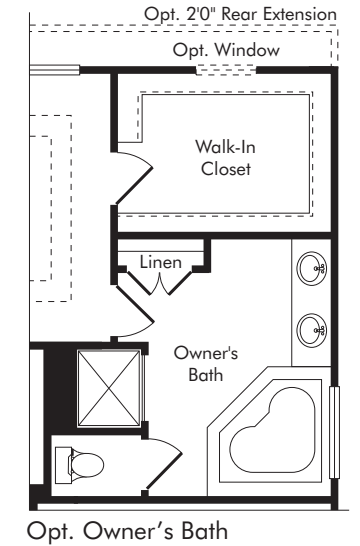

The Patuxent

4 Bedroom | 2.5 Baths | 2356 sq.ft.

Elev. 1: Showing Optional Stone

Elev. 3: Showing Optional Stone

The Patuxent

4 Bedroom | 2.5 Baths | 2356 sq.ft.

Elev. 2: Showing Optional Stone

Elev. 4: Showing Optional Stone

The Patuxent

4 Bedroom, 2.5 Baths, 2356 sq.ft.

www.BurkardHomes.com

Renderings and floor plans are an artist's conception and may vary in detail from plans and specifications. Some items shown are optional and may be indicated by dotted lines. Builder reserves the right to initiate changes without prior notice. For additional information, please contact sales agent, or Burkard Homes. All rights reserved. ©Burkard Homes 2020. (09-20)