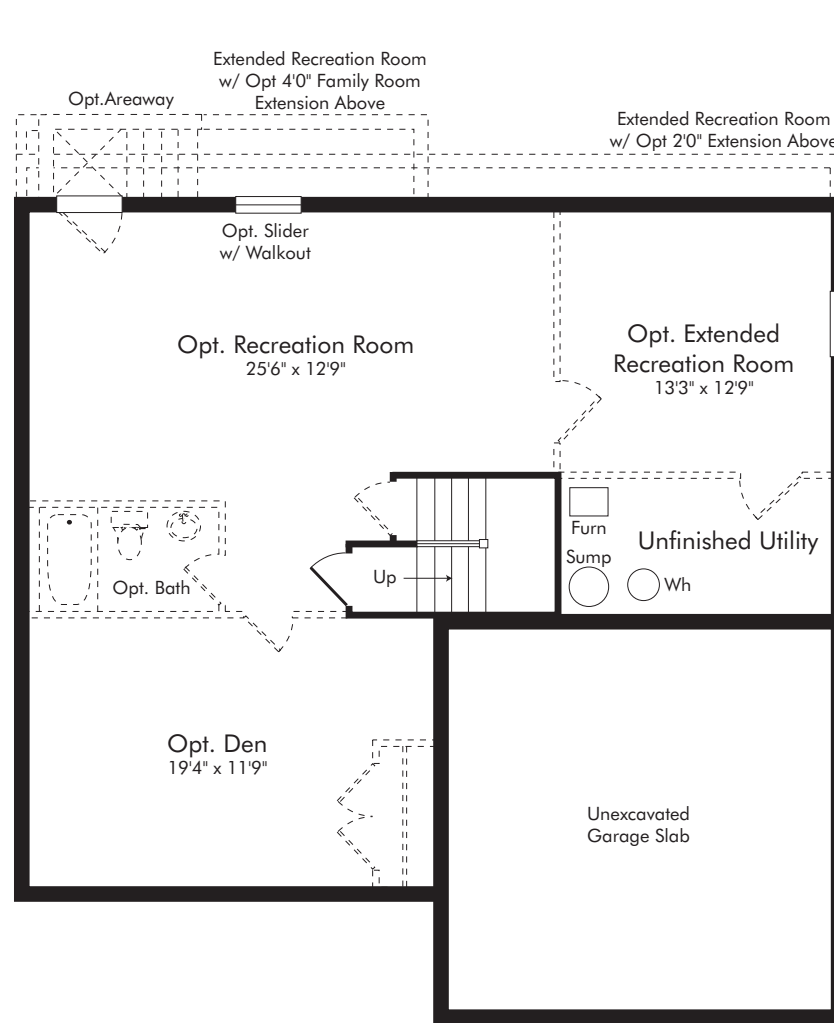

The Patuxent

4 Bedroom | 2.5 Baths | 2356 sq.ft.

Elev. 1: Showing Optional Stone

Elev. 3: Showing Optional Stone

The Patuxent

4 Bedroom | 2.5 Baths | 2356 sq.ft.

Elev. 2: Showing Optional Stone

Elev. 4: Showing Optional Stone

The Patuxent

4 Bedroom, 2.5 Baths, 2356 sq.ft.

www.BurkardHomes.com

Renderings and floor plans are an artist's conception and may vary in detail from plans and specifications. Some items shown are optional and may be indicated by dotted lines. Builder reserves the right to initiate changes without prior notice. For additional information, please contact sales agent, or Burkard Homes. All rights reserved. ©Burkard Homes 2020. (09-20)