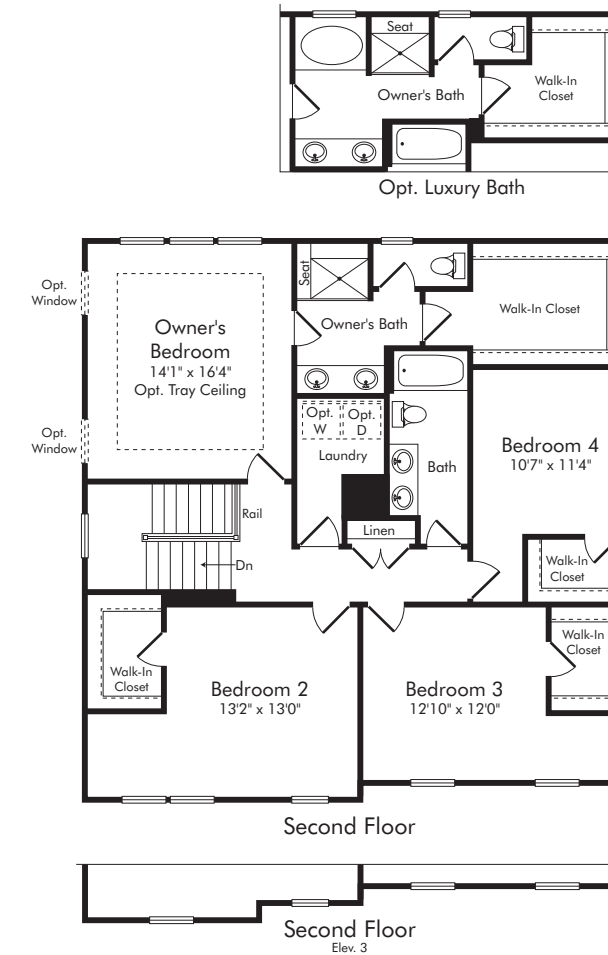

The Magothy

4-5 Bedroom | 2.5-3.5 Baths | 2-Car Garage | 2618 sq.ft.

Elev. 1

Elev. 3

The Magothy

4-5 Bedroom | 2.5-3.5 Baths | 2-Car Garage | 2618 sq.ft.

Elev. 1: Showing Optional Stone

Elev. 3: Showing Optional Stone

The Magothy

4-5 Bedrooms | 2.5-3.5 Baths | 2-Car Garage | 2618 sq.ft.

www.BurkardHomes.com

MHBR
6300

Renderings and floor plans are an artist's conception and may vary in detail from plans and specifications. Square footage is approximate. Some items shown are optional and may be indicated by dotted lines. Builder reserves the right to initiate changes without prior notice. For additional information, please contact sales agent, or Burkard Homes. All rights reserved. ©Burkard Homes 2020. (09/20)