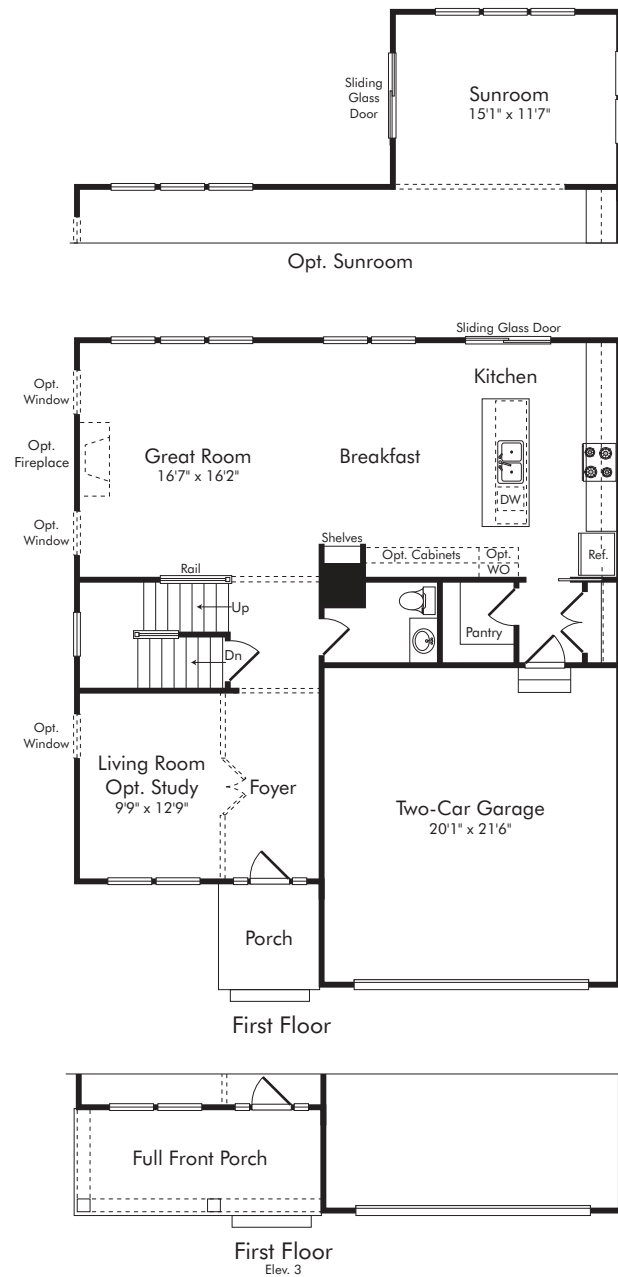

The Magothy

4-5 Bedroom | 2.5-3.5 Baths | 2-Car Garage | 2618 sq.ft.

Elev. 1

Elev. 3

The Magothy

4-5 Bedroom | 2.5-3.5 Baths | 2-Car Garage | 2618 sq.ft.

Elev. 1: Showing Optional Stone

Elev. 3: Showing Optional Stone

The Magothy

4-5 Bedrooms | 2.5-3.5 Baths | 2-Car Garage | 2618 sq.ft.

www.BurkardHomes.com

MHBR
6300

Renderings and floor plans are an artist's conception and may vary in detail from plans and specifications. Square footage is approximate. Some items shown are optional and may be indicated by dotted lines. Builder reserves the right to initiate changes without prior notice. For additional information, please contact sales agent, or Burkard Homes. All rights reserved. ©Burkard Homes 2020. (09/20)