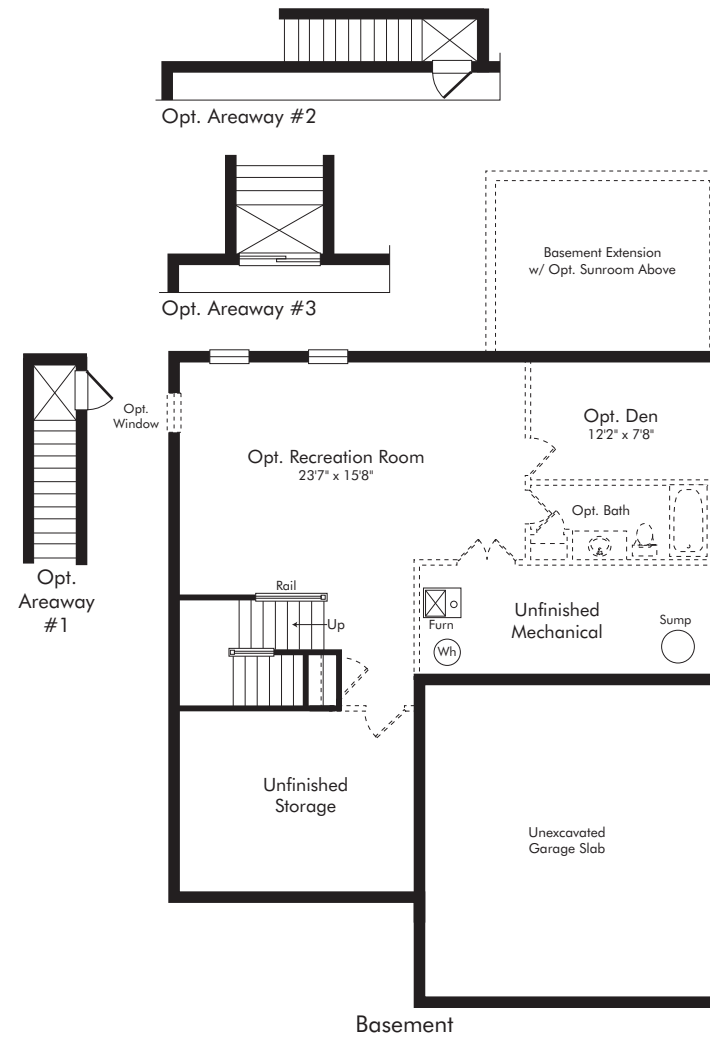

The Magothy

4-5 Bedroom | 2.5-3.5 Baths | 2-Car Garage | 2618 sq.ft.

Elev. 1

Elev. 3

The Magothy

4-5 Bedroom | 2.5-3.5 Baths | 2-Car Garage | 2618 sq.ft.

Elev. 1: Showing Optional Stone

Elev. 3: Showing Optional Stone

The Magothy

4-5 Bedrooms | 2.5-3.5 Baths | 2-Car Garage | 2618 sq.ft.

www.BurkardHomes.com

MHBR
6300

Renderings and floor plans are an artist's conception and may vary in detail from plans and specifications. Square footage is approximate. Some items shown are optional and may be indicated by dotted lines. Builder reserves the right to initiate changes without prior notice. For additional information, please contact sales agent, or Burkard Homes. All rights reserved. ©Burkard Homes 2020. (09/20)