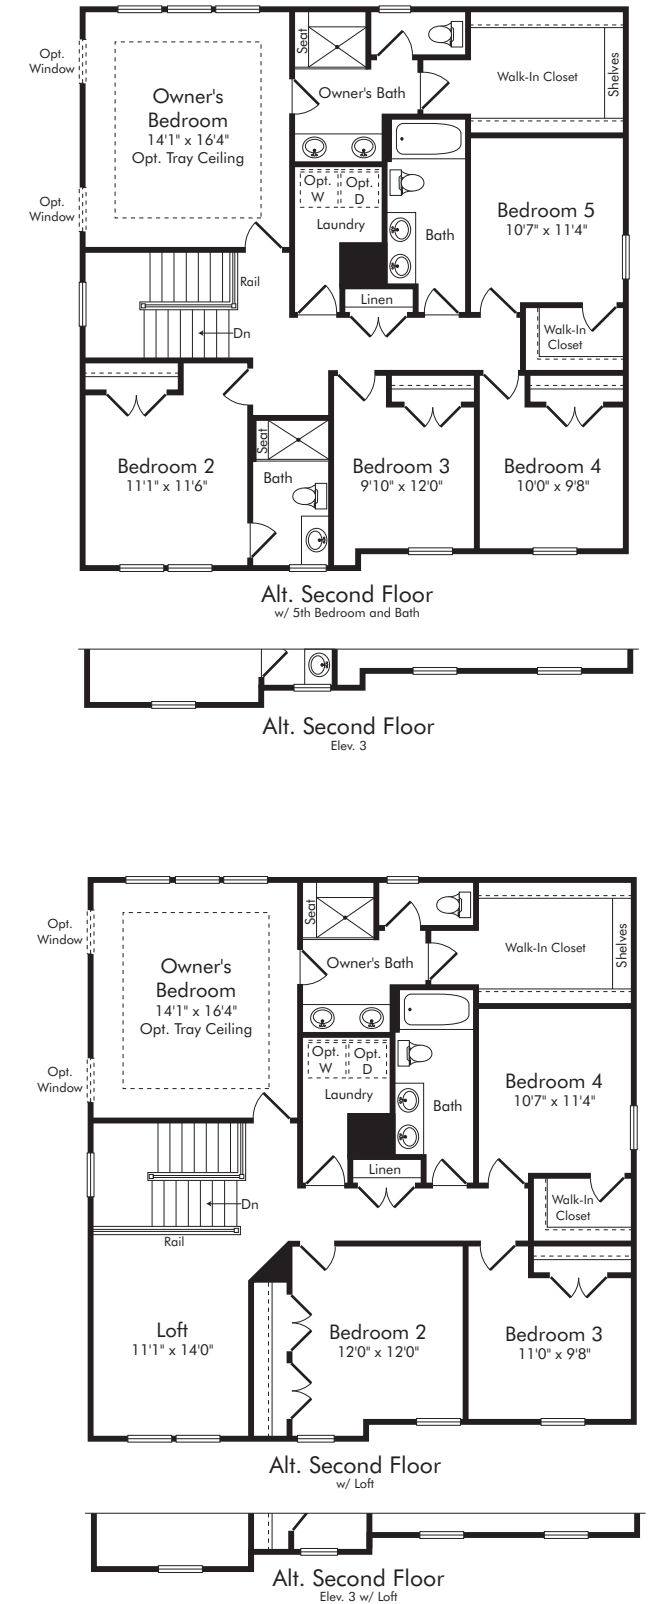

The Magothy

4-5 Bedroom | 2.5-3.5 Baths | 2-Car Garage | 2618 sq.ft.

Elev. 1

Elev. 3

The Magothy

4-5 Bedroom | 2.5-3.5 Baths | 2-Car Garage | 2618 sq.ft.

Elev. 1: Showing Optional Stone

Elev. 3: Showing Optional Stone

The Magothy

4-5 Bedrooms | 2.5-3.5 Baths | 2-Car Garage | 2618 sq.ft.

www.BurkardHomes.com

MHBR
6300

Renderings and floor plans are an artist's conception and may vary in detail from plans and specifications. Square footage is approximate. Some items shown are optional and may be indicated by dotted lines. Builder reserves the right to initiate changes without prior notice. For additional information, please contact sales agent, or Burkard Homes. All rights reserved. ©Burkard Homes 2020. (09/20)