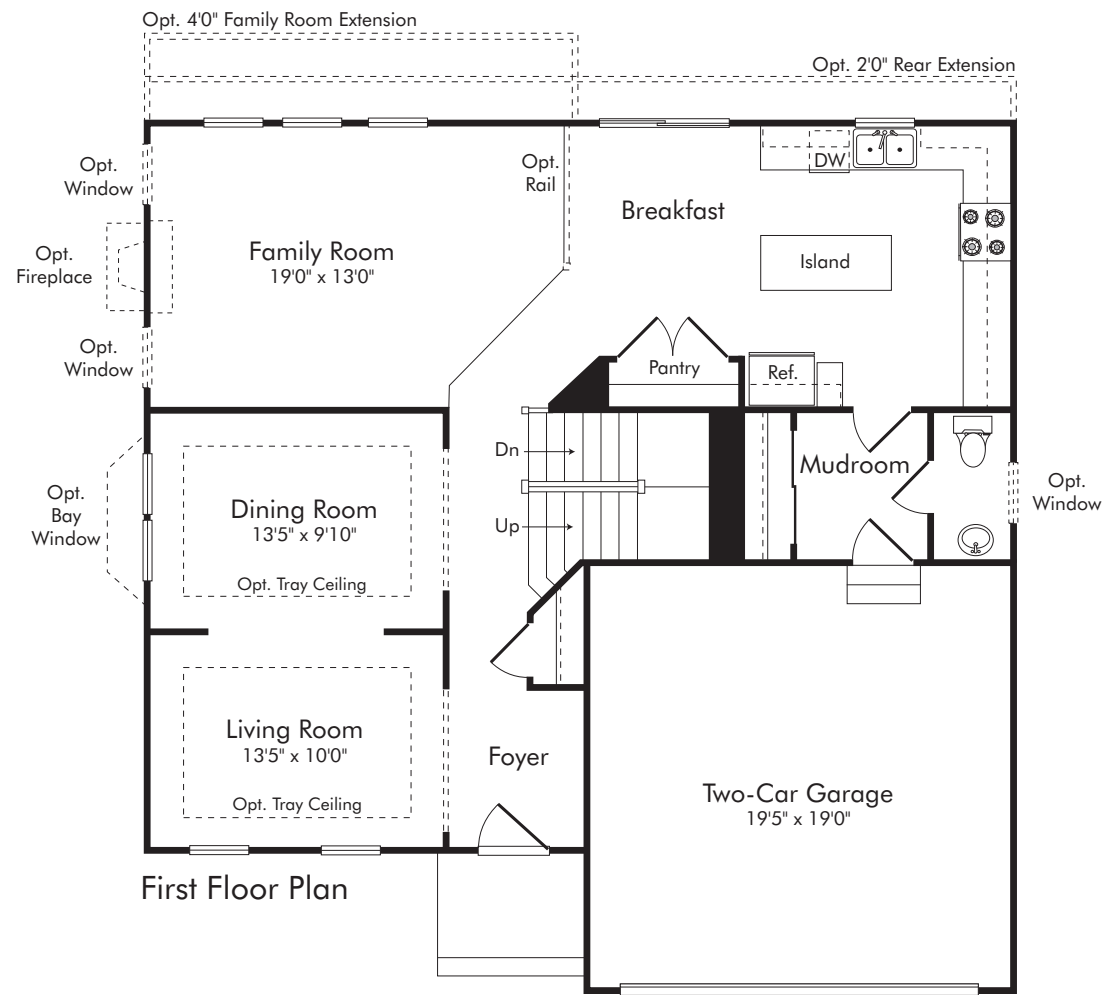

# The Patuxent

4 Bedroom | 2.5 Baths | 2356 sq.ft.

Elev. 3: Showing Optional Stone

Elev. 1: Showing Optional Stone

# The Patuxent

4 Bedroom | 2.5 Baths | 2356 sq.ft.

Elev. 4: Showing Optional Stone

Elev. 2: Showing Optional Stone

# The Patuxent

4 Bedroom, 2.5 Baths, 2356 sq.ft.

[www.BurkardHomes.com](http://www.BurkardHomes.com)

MHBR  
# 6300

Renderings and floor plans are an artist's conception and may vary in detail from plans and specifications. Some items shown are optional and may be indicated by dotted lines. Builder reserves the right to initiate changes without prior notice. For additional information, please contact sales agent, or Burkard Homes. All rights reserved. ©Burkard Homes 2016. (01-16)