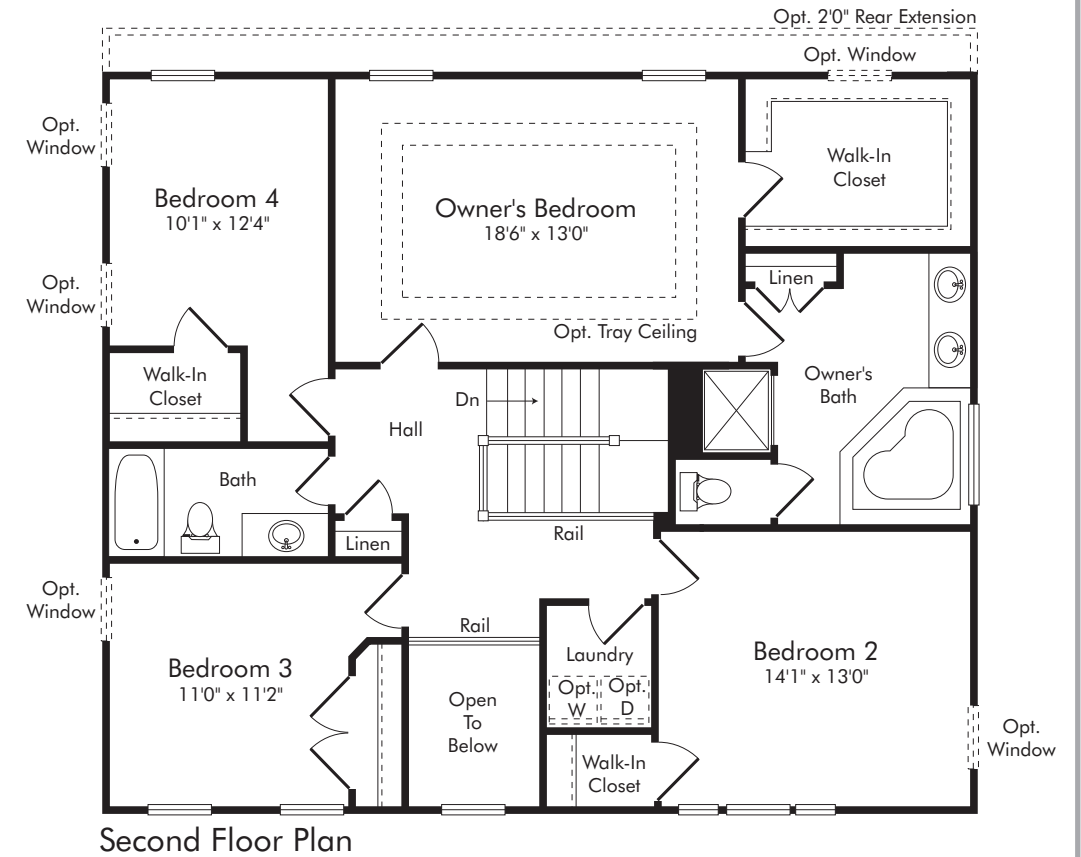

# The Patuxent

4 Bedroom | 2.5 Baths | 2356 sq.ft.

Elev. 3: Showing Optional Stone

Elev. 1: Showing Optional Stone

# The Patuxent

4 Bedroom | 2.5 Baths | 2356 sq.ft.

Elev. 4: Showing Optional Stone

Elev. 2: Showing Optional Stone

# The Patuxent

4 Bedroom, 2.5 Baths, 2356 sq.ft.

[www.BurkardHomes.com](http://www.BurkardHomes.com)

MHBR  
# 6300

Renderings and floor plans are an artist's conception and may vary in detail from plans and specifications. Some items shown are optional and may be indicated by dotted lines. Builder reserves the right to initiate changes without prior notice. For additional information, please contact sales agent, or Burkard Homes. All rights reserved. ©Burkard Homes 2016. (01-16)