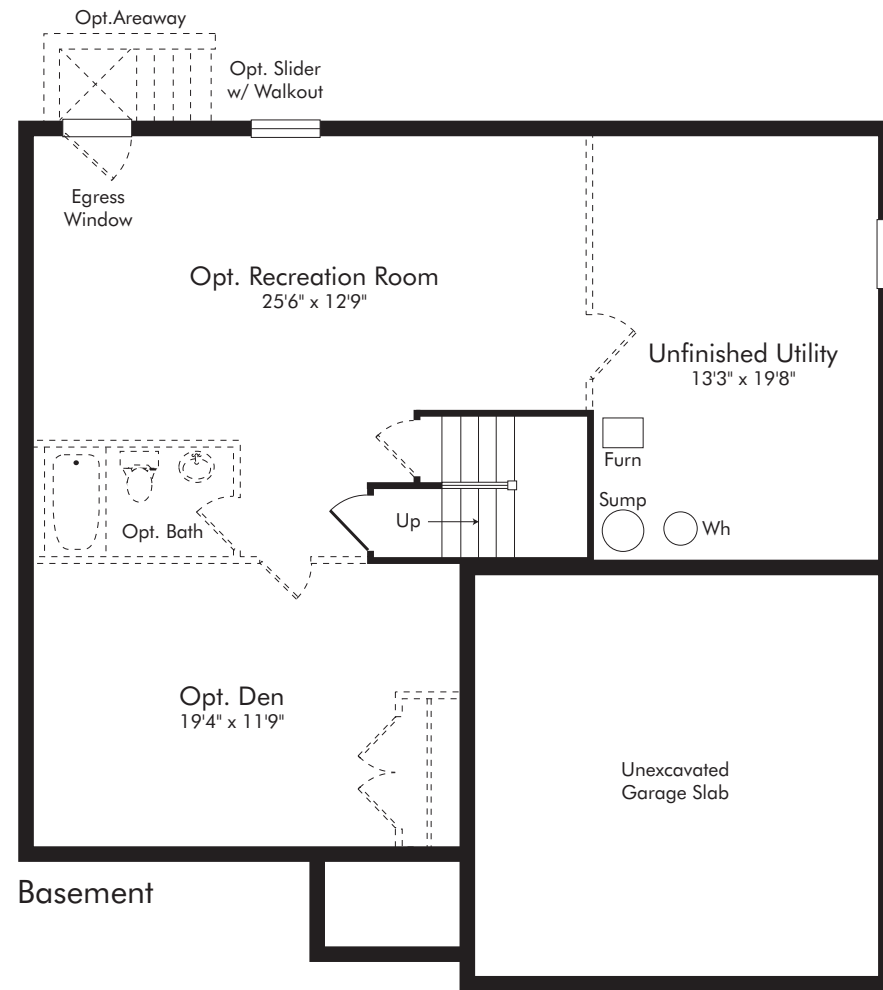

# The Patuxent

4 Bedroom | 2.5 Baths | 2356 sq.ft.

Elev. 3: Showing Optional Stone

Elev. 1: Showing Optional Stone

# The Patuxent

4 Bedroom | 2.5 Baths | 2356 sq.ft.

Elev. 4: Showing Optional Stone

Elev. 2: Showing Optional Stone

# The Patuxent

4 Bedroom, 2.5 Baths, 2356 sq.ft.

[www.BurkardHomes.com](http://www.BurkardHomes.com)

MHBR  
# 6300

Renderings and floor plans are an artist's conception and may vary in detail from plans and specifications. Some items shown are optional and may be indicated by dotted lines. Builder reserves the right to initiate changes without prior notice. For additional information, please contact sales agent, or Burkard Homes. All rights reserved. ©Burkard Homes 2016. (01-16)