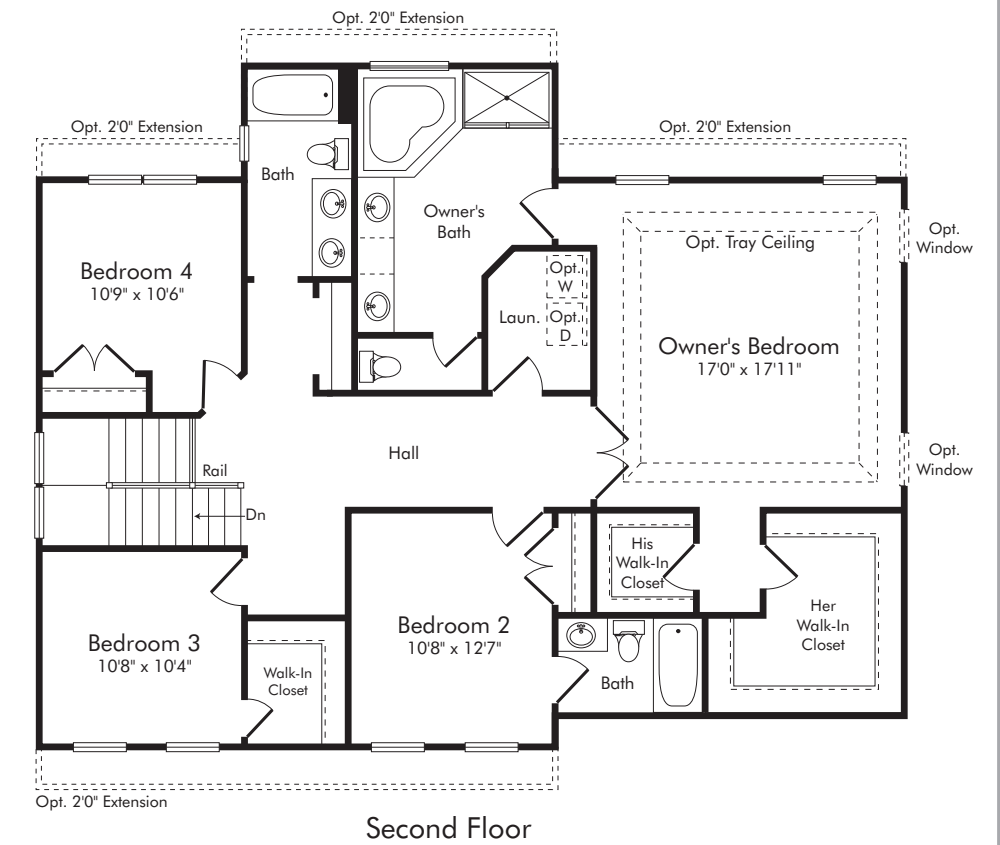

The Seneca

4 Bedroom | 3.5 Baths | 2875 sq.ft.

Elev. 3: Showing Optional Stone

Elev. 1: Showing Optional Stone

The Seneca

4 Bedroom | 3.5 Baths | 2875 sq.ft.

Elev. 4: Showing Optional Stone

Elev. 2: Showing Optional Stone

The Seneca

4 Bedroom, 3.5 Baths, 2875 sq.ft.

www.BurkardHomes.com

Renderings and floor plans are an artist's conception and may vary in detail from plans and specifications. Square footage is approximate. Some items shown are optional and may be indicated by dotted lines. Builder reserves the right to initiate changes without prior notice. For additional information, please contact sales agent, or Burkard Homes. All rights reserved. ©Burkard Homes 2018.(11-18)