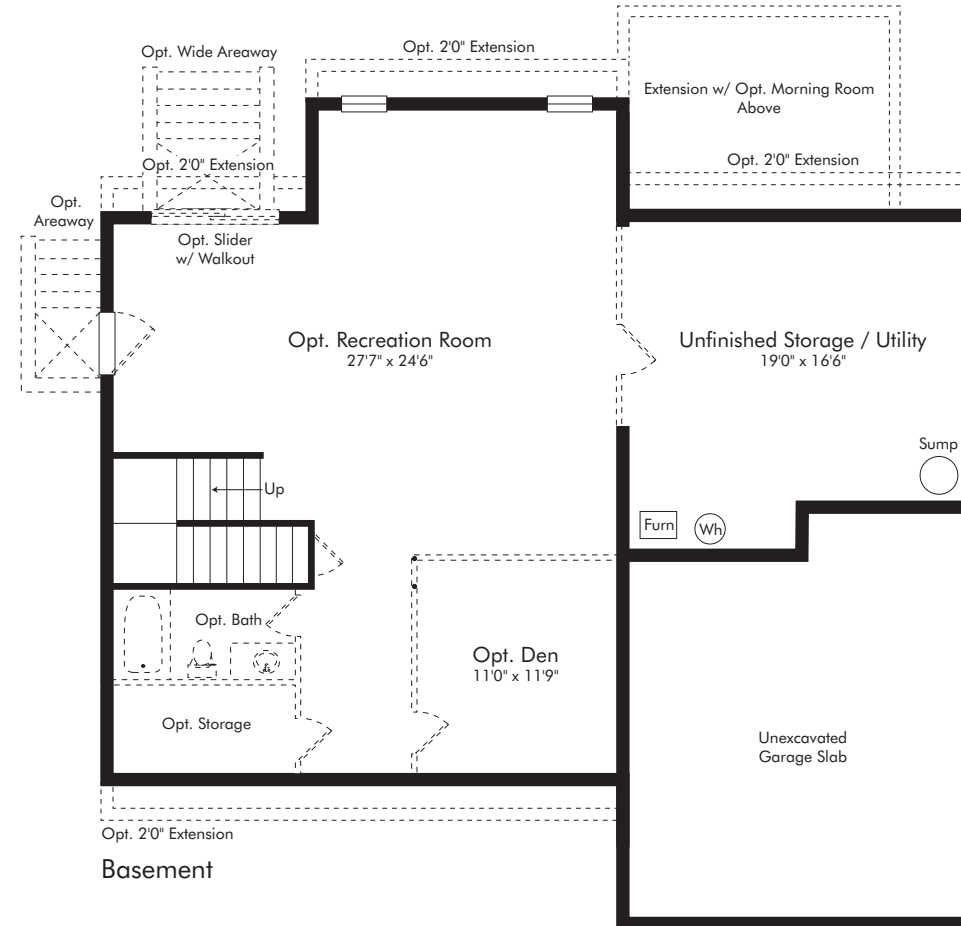

The Seneca

4 Bedroom | 3.5 Baths | 2875 sq.ft.

Elev. 3: Showing Optional Stone

Elev. 1: Showing Optional Stone

The Seneca

4 Bedroom | 3.5 Baths | 2875 sq.ft.

Elev. 4: Showing Optional Stone

Elev. 2: Showing Optional Stone

The Seneca

4 Bedroom, 3.5 Baths, 2875 sq.ft.

www.BurkardHomes.com

Renderings and floor plans are an artist's conception and may vary in detail from plans and specifications. Square footage is approximate. Some items shown are optional and may be indicated by dotted lines. Builder reserves the right to initiate changes without prior notice. For additional information, please contact sales agent, or Burkard Homes. All rights reserved. ©Burkard Homes 2018.(11-18)