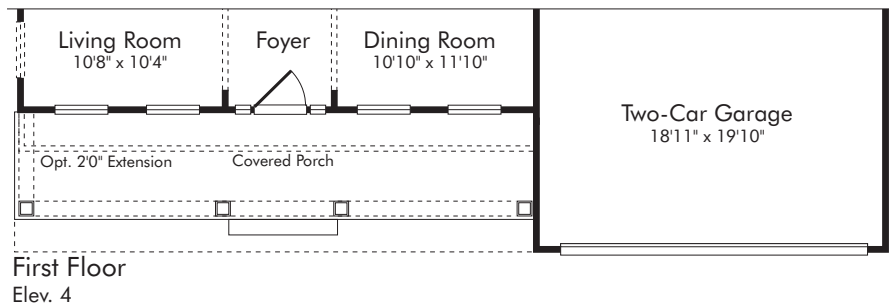

The Seneca

4 Bedroom | 3.5 Baths | 2875 sq.ft.

Elev. 3: Showing Optional Stone

Elev. 1: Showing Optional Stone

The Seneca

4 Bedroom | 3.5 Baths | 2875 sq.ft.

Elev. 4: Showing Optional Stone

Elev. 2: Showing Optional Stone

The Seneca

4 Bedroom, 3.5 Baths, 2875 sq.ft.

www.BurkardHomes.com

Renderings and floor plans are an artist's conception and may vary in detail from plans and specifications. Square footage is approximate. Some items shown are optional and may be indicated by dotted lines. Builder reserves the right to initiate changes without prior notice. For additional information, please contact sales agent, or Burkard Homes. All rights reserved. ©Burkard Homes 2018.(11-18)