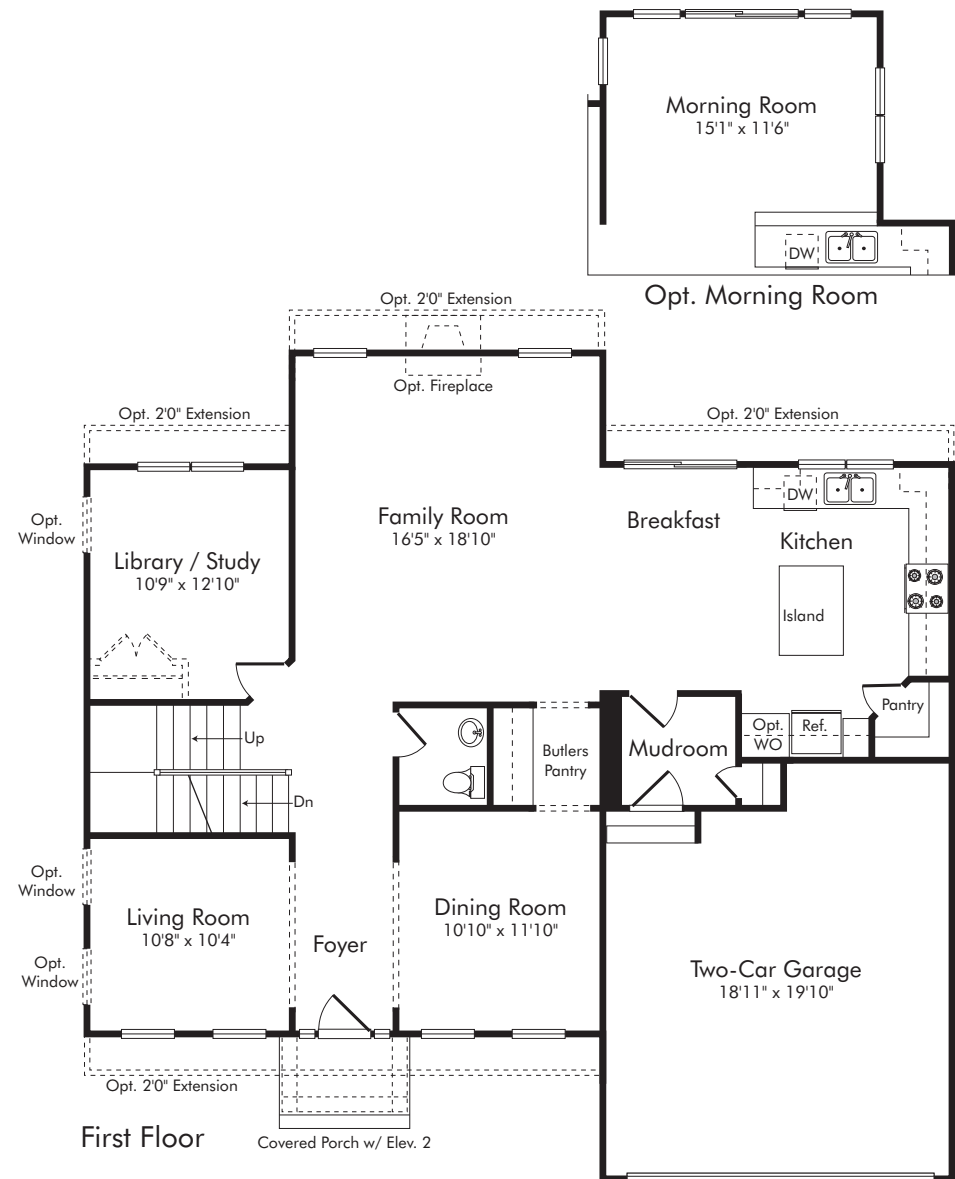

The Seneca

4 Bedroom | 3.5 Baths | 2875 sq.ft.

Elev. 3: Showing Optional Stone

Elev. 1: Showing Optional Stone

The Seneca

4 Bedroom | 3.5 Baths | 2875 sq.ft.

Elev. 4: Showing Optional Stone

Elev. 2: Showing Optional Stone

The Seneca

4 Bedroom, 3.5 Baths, 2875 sq.ft.

www.BurkardHomes.com

Renderings and floor plans are an artist's conception and may vary in detail from plans and specifications. Square footage is approximate. Some items shown are optional and may be indicated by dotted lines. Builder reserves the right to initiate changes without prior notice. For additional information, please contact sales agent, or Burkard Homes. All rights reserved. ©Burkard Homes 2018.(11-18)